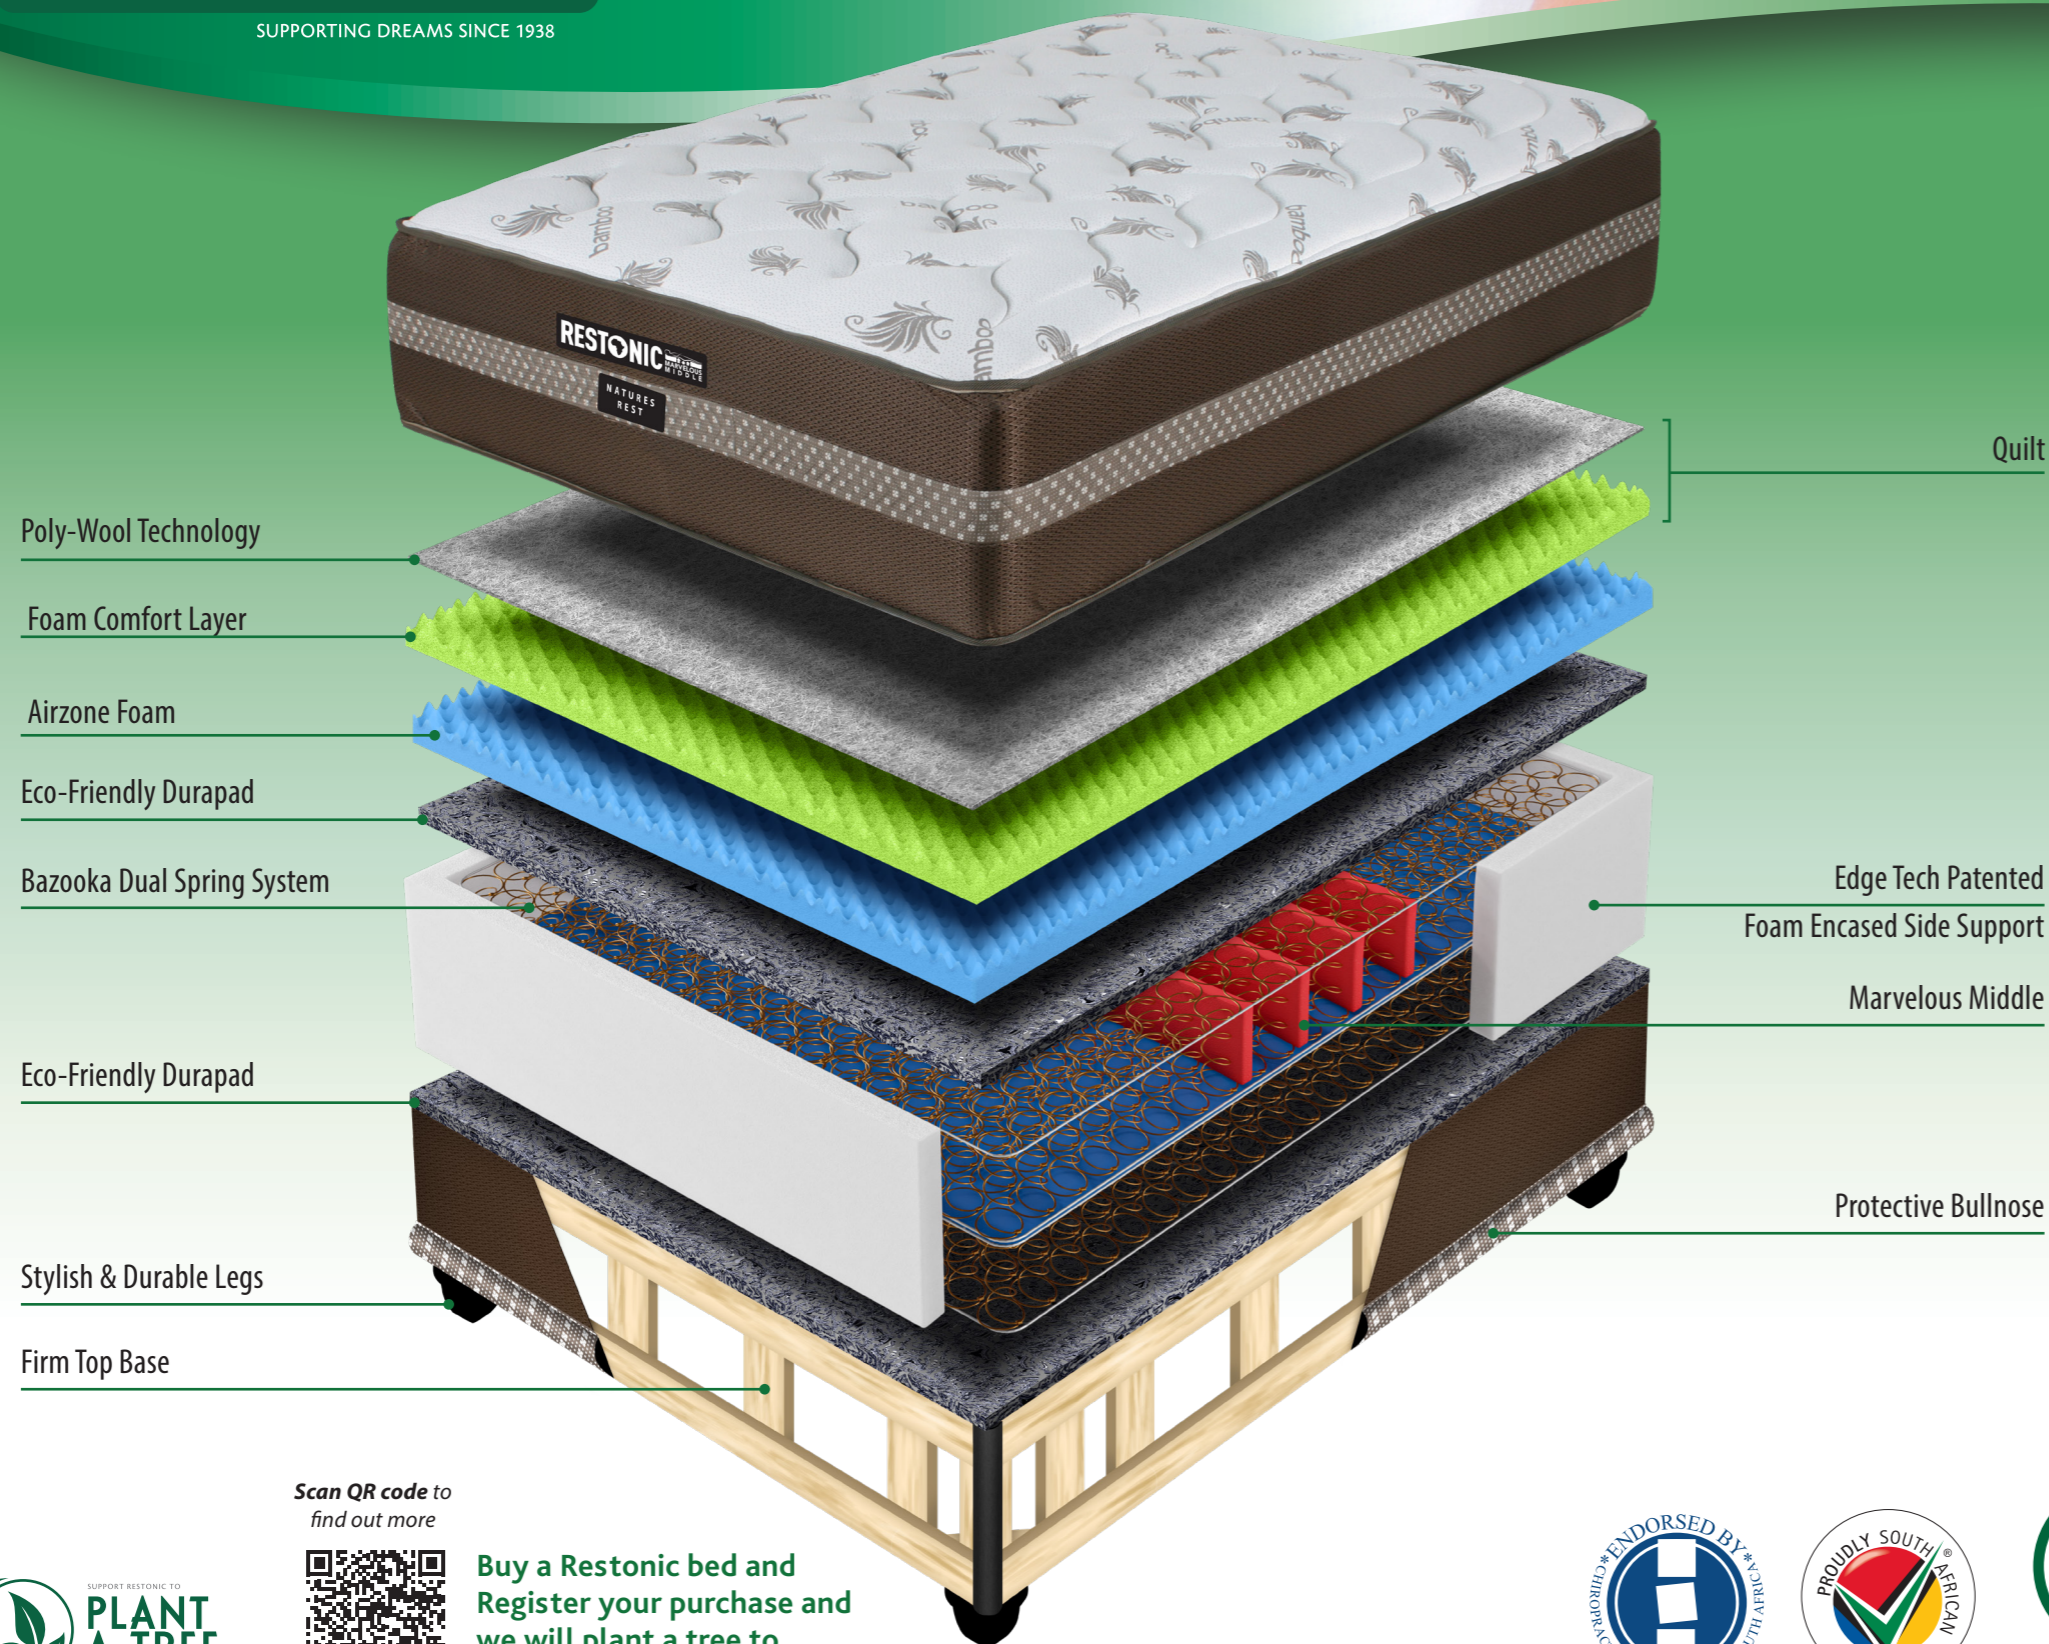

Natures Rest

RESTONIC[®]

SUPPORTING DREAMS SINCE 1938

Airzone Foam

Maximises airflow through profiled high-density foam, thus improving contouring to the body's silhouette and provides pressure point relief for a more restful night's sleep

Eco-Friendly Durapad

A 'GO-GREEN' product providing stable and consistent comfort

Protective Bullnose

The bullnose at the bottom of the base, serves as an added decorative feature, while protecting the entire lower edge of the bed against damage

Marvelous Middle Technology

Our patented Marvelous Middle system provides extra support to the centre third of the mattress where it is needed most

Edge Tech Patented Foam Encased Side Support

Bazooka Dual Spring System, double the springs of a conventional mattress which serves as a shock absorber providing enhanced support and comfort

Dual Spring System

Double the springs of a conventional mattress which serves as a shock absorber providing enhanced support and comfort

Poly-Wool Technology

A blend of polyester and wool fibre to enhance comfort and assists in regulating body temperature